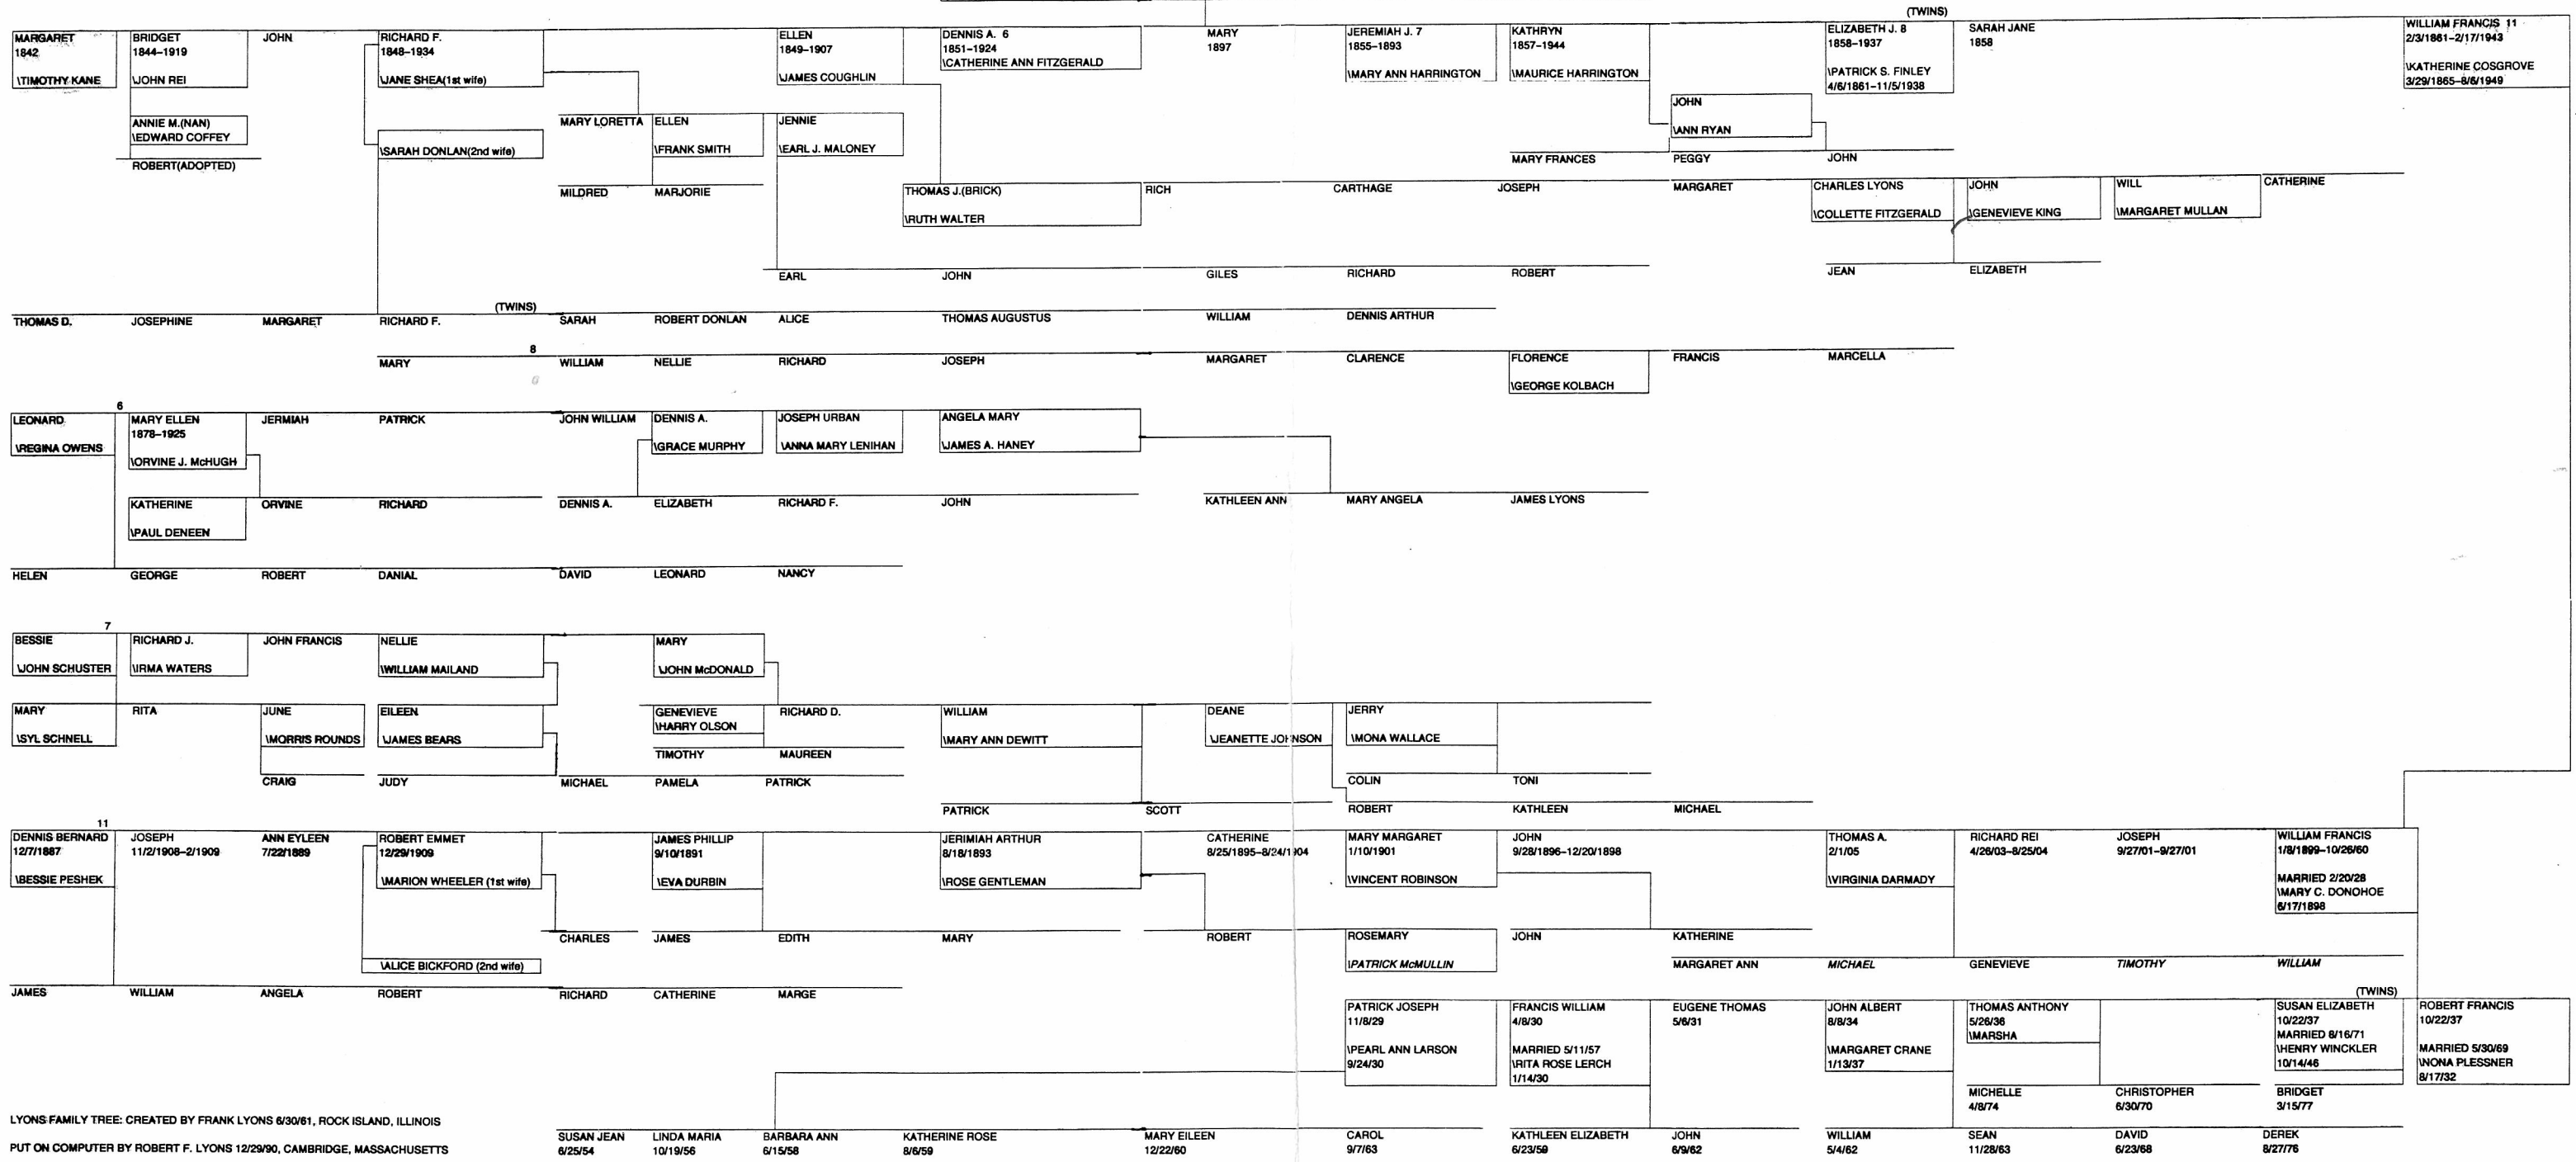

JEREMIAH LYONS 1819-1894 ++++++ **ELLEN WHELAN 1821-1889**

LYONS FAMILY TREE: CREATED BY FRANK LYONS 8/30/61, ROCK ISLAND, ILLINOIS
 PUT ON COMPUTER BY ROBERT F. LYONS 12/29/90, CAMBRIDGE, MASSACHUSETTS